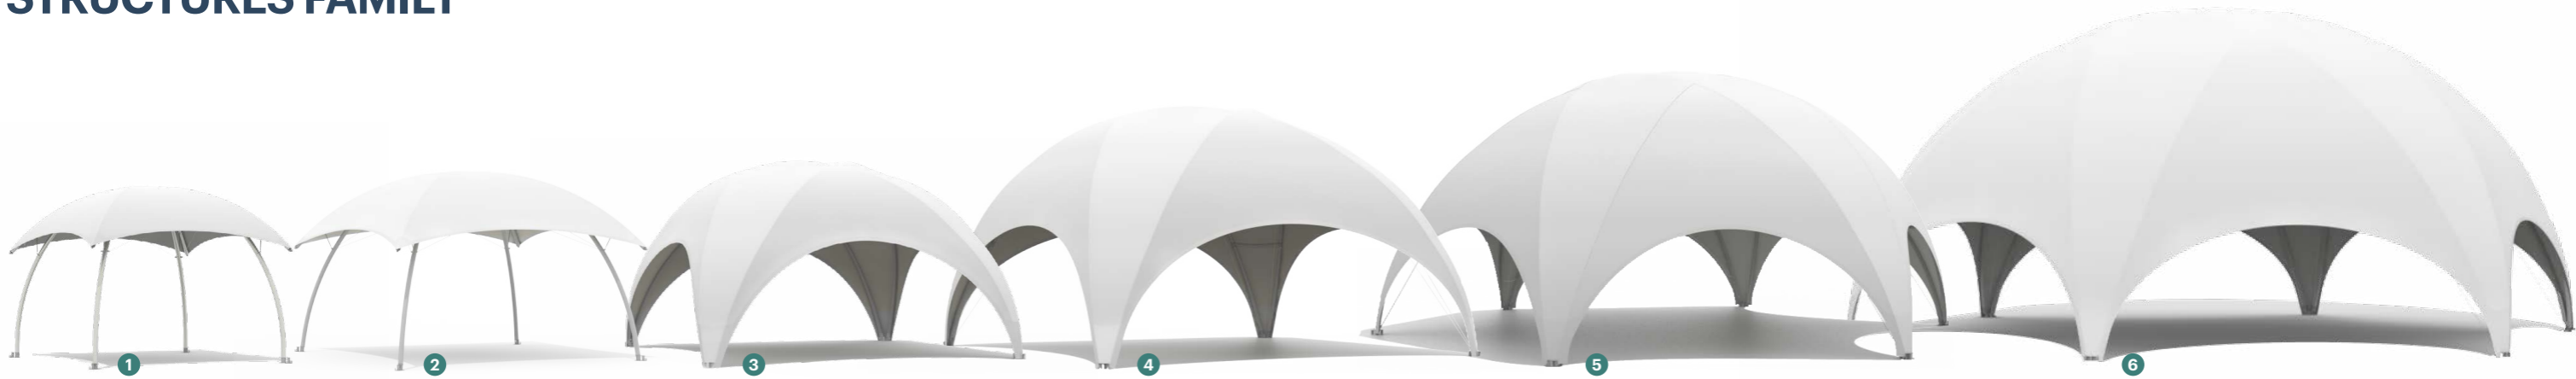

Price list

CREATIVE STRUCTURES

STRUCTURES FAMILY

01 | LOUNGER M 17 M²

Installation Structure and cover 2 0:20 h	Dimensions Length 414 cm Width 414 cm Height 335 cm Height opening 240 cm	Transport packaging Total weight (excl. cover) 170 kg Dimensions (LxWxH) 310x104x76 cm
--	--	---