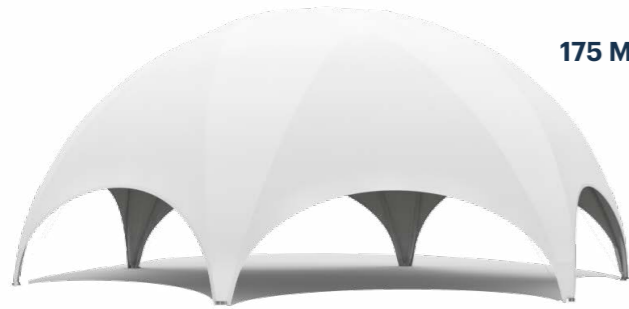

HEXADOME L

175 M²

STANDARD

Installation Structure and cover

4 people 2:30 h

Dimensions

Length 1.436 cm	Width 1.658 cm	Height 715 cm	Length opening 829 cm	Height opening 250 cm