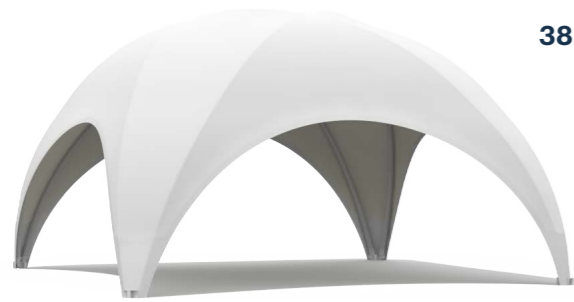

CROSSOVER M

38 M²

STANDARD

Installation Structure and cover

2 0.45 h

Dimensions

Length 622 cm	Width 622 cm	Height 375 cm	Height opening 215 cm